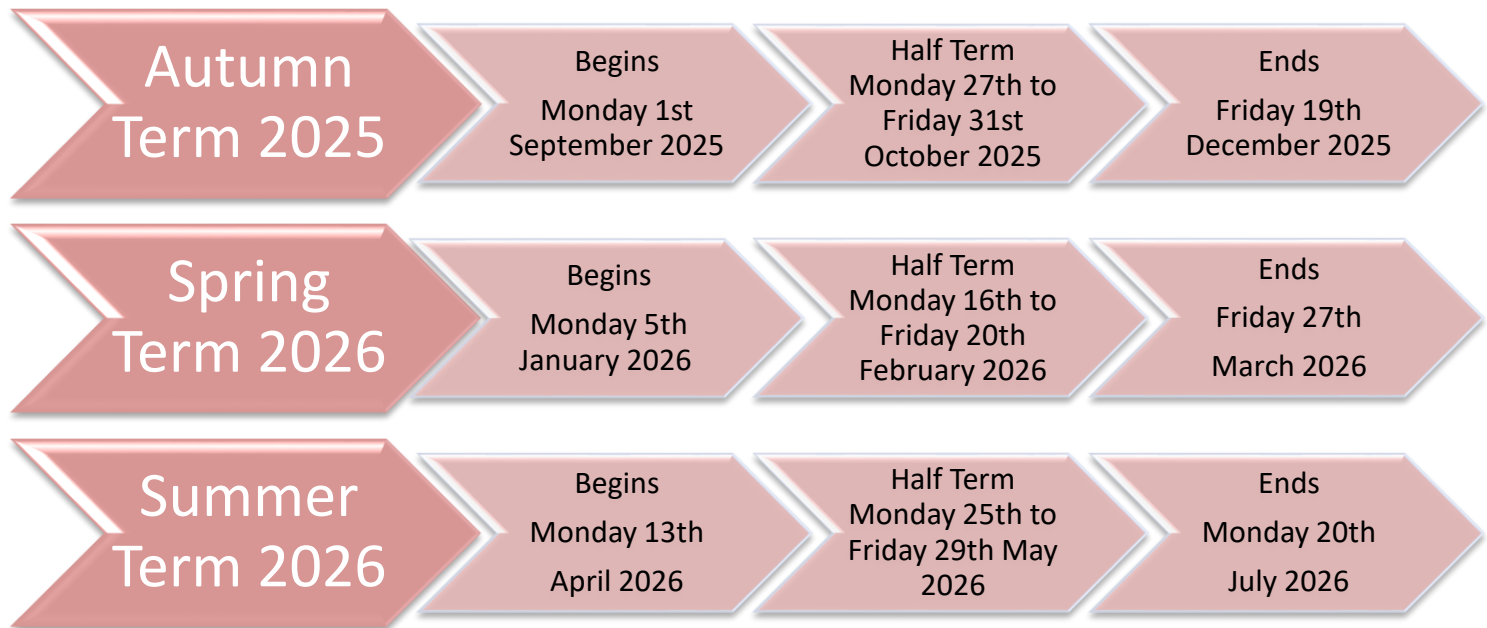

TERM DATES & CLOSURES

September 2025 – July 2026

INSET DATES

INSET is for staff training when school is closed for children – schools normally have 5 INSET days throughout the school year.

- ❖ Monday 1st September 2025
- ❖ Tuesday 2nd September 2025
- ❖ INSET TBC
- ❖ INSET TBC
- ❖ Monday 20th July 2026

BANK HOLIDAYS

- ❖ Christmas Day - Thursday 25th December 2025
- ❖ Boxing Day - Friday 26 December 2025
- ❖ New Year's Day - Thursday 1st January 2026
- ❖ Good Friday - Friday 3rd April 2026
- ❖ Easter Monday - Monday 6th April 2026
- ❖ May Day Bank Holiday - Monday 4th May 2026
- ❖ Spring Bank Holiday - Monday 25th May 2026
- ❖ August Bank Holiday - Monday 31st August 2026